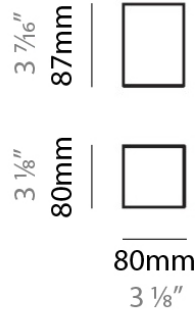

PROJECT	
TYPE	
NOTES	
QUANTITY	
DATE	

TWO SURFACE

D82164

GENERAL

Series: Two
Brand: Panzeri
Division: Design
Mounting Type: Surface
Mounting Location: Ceiling
Subcategory: Downlight

PHYSICAL

Shape: Cube
Length (mm): 80
Length (in): 3 1/8
Width (mm): 80
Width (in): 3 1/8
Height (mm): 87
Height (in): 3 1/2
Light Distribution: Downlight
Weight (kg): 1.4
Weight (lbs): 3
Fixture Finish: PAL
Fixture Material: Aluminum

ELECTRICAL

Number of Lamps: 1
Lamp Type: LED Retrofit / Halogen
Lamp Shape: MR16
Bulb Included: Bulb Not Included
Total Output Wattage (W): 6 / 50
Max. Wattage Per Lamp (W): 6 / 50
Lamp Base: GU10
Input Voltage (V): 120

LED

OPTICAL

RATINGS AND CERTIFICATIONS

Certified By: CSA Certified to UL and CSA Standards
IP rating: IP20